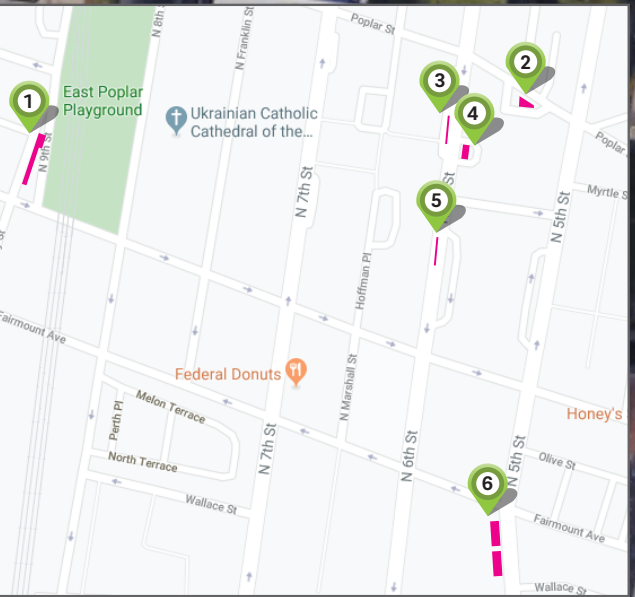

East Poplar Neighborhood Planned Green Infrastructure (GSI)

PHILADELPHIA
WATER
— DEPARTMENT —

East Poplar Neighborhood Planned Green Infrastructure (GSI)

PHILADELPHIA
WATER
— DEPARTMENT —

East Poplar Neighborhood Planned Green Infrastructure (GSI)

Underground Storage Trench

5

East Poplar Neighborhood Planned Green Infrastructure (GSI)

PHILADELPHIA
WATER
— DEPARTMENT —